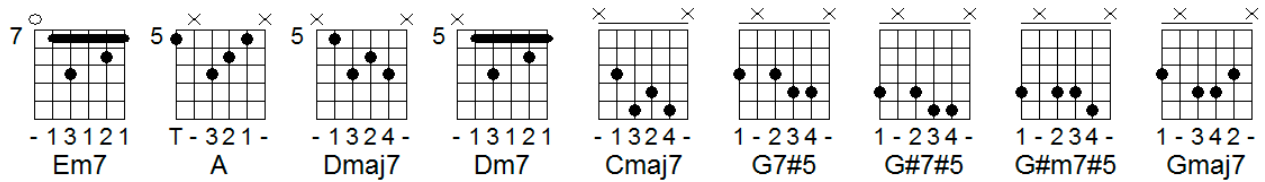

Juliet Park

Peter van Ravens

INTRO: drums | | | | |

INTRO: |: Em7 | A | Em7 | A :|

Em7 **A**
 In my mind I, turn to Juliet Park
Em7 **A**
 Often went there, went there after dark
Em7 **A**
 When Liberty needs shelter, the nude hides the dove
Em7 **A**
 Love I once held, no blessing from above

Pre CHORUS:

Dmaj7 **Dm7** **Cmaj7** **G7#5** **G#7#5**
 Solving the mind matter problem, it doesn't matter anymore
Dmaj7 **Dm7** **Cmaj7** **G#m7#5**
 I could take you to Harlem, see if there's anything in store